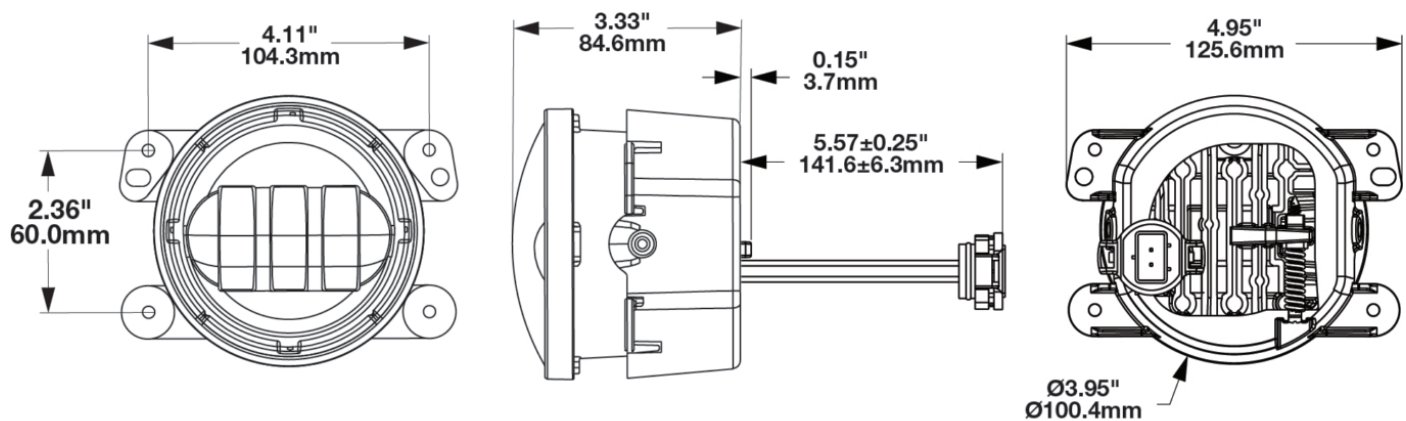

PRODUCT DIMENSIONS

Print date: 2024-08-11

© 2024 J.W. Speaker Corporation • Germantown, WI U.S.A.
www.jwspeaker.com • speaker@jwspeaker.com • 262.251.6660

J.W. SPEAKER
Engineered. Lighting. Solutions.