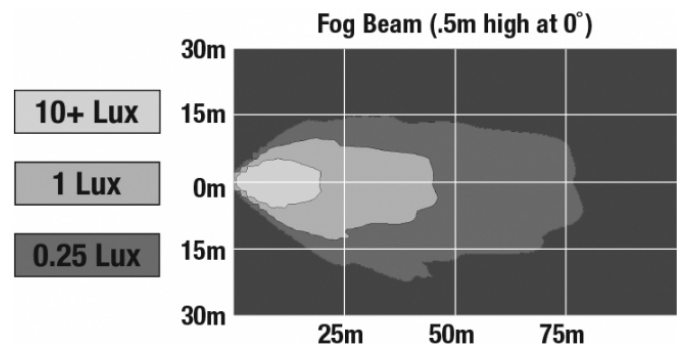

## PHOTOMETRIC SPECIFICATIONS

<b>Raw Lumen Output</b>	1080
<b>Effective Lumen Output</b>	610
<b>Nominal LED Color Temperature</b>	5000 K
<b>Beam Pattern(s)</b>	Forward Lighting - Fog

Print date: 2024-08-11